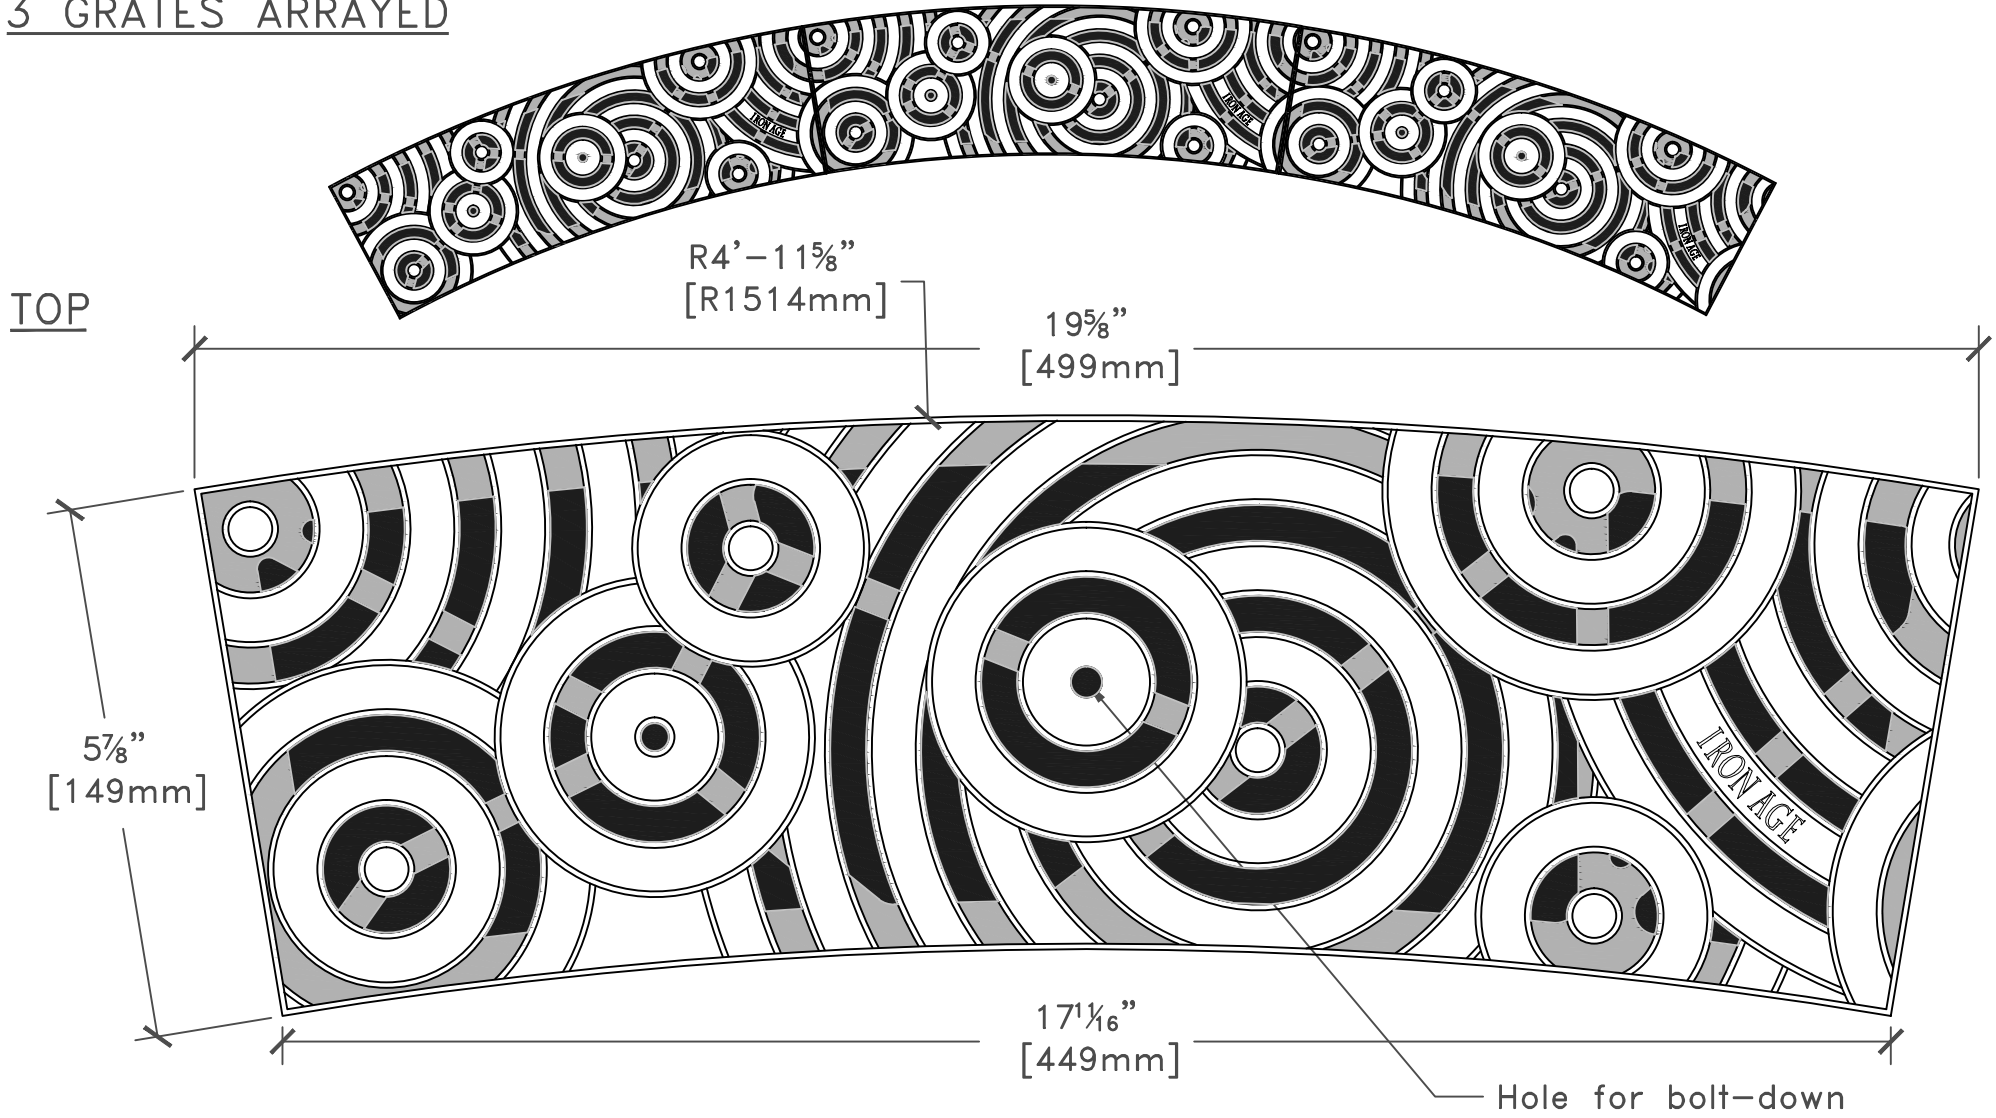

3 GRATES ARRAYED

NOTES:

1. Material: cast iron
2. Natural finish
3. Total thickness: $\frac{3}{4}"$
4. Fits drain channels manufactured by: Iron Age™
5. No openings greater than $\frac{1}{2}"$
6. Free Drain Area = 21%
7. Due to casting inconsistencies, all dimensions are nominal.

IRON AGE
DESIGNS

2104 SW 152nd St. #4 TEL 206.276.0925
Burien, WA 98166 FAX 206.257.0318
www.ironagegrates.com

Oblio 5" Trench Grate
4'-9" C.L.R.
drawing no. OBL.I.05x60''rad

drawn by: JH
scale: NTS
date: 9/28/11