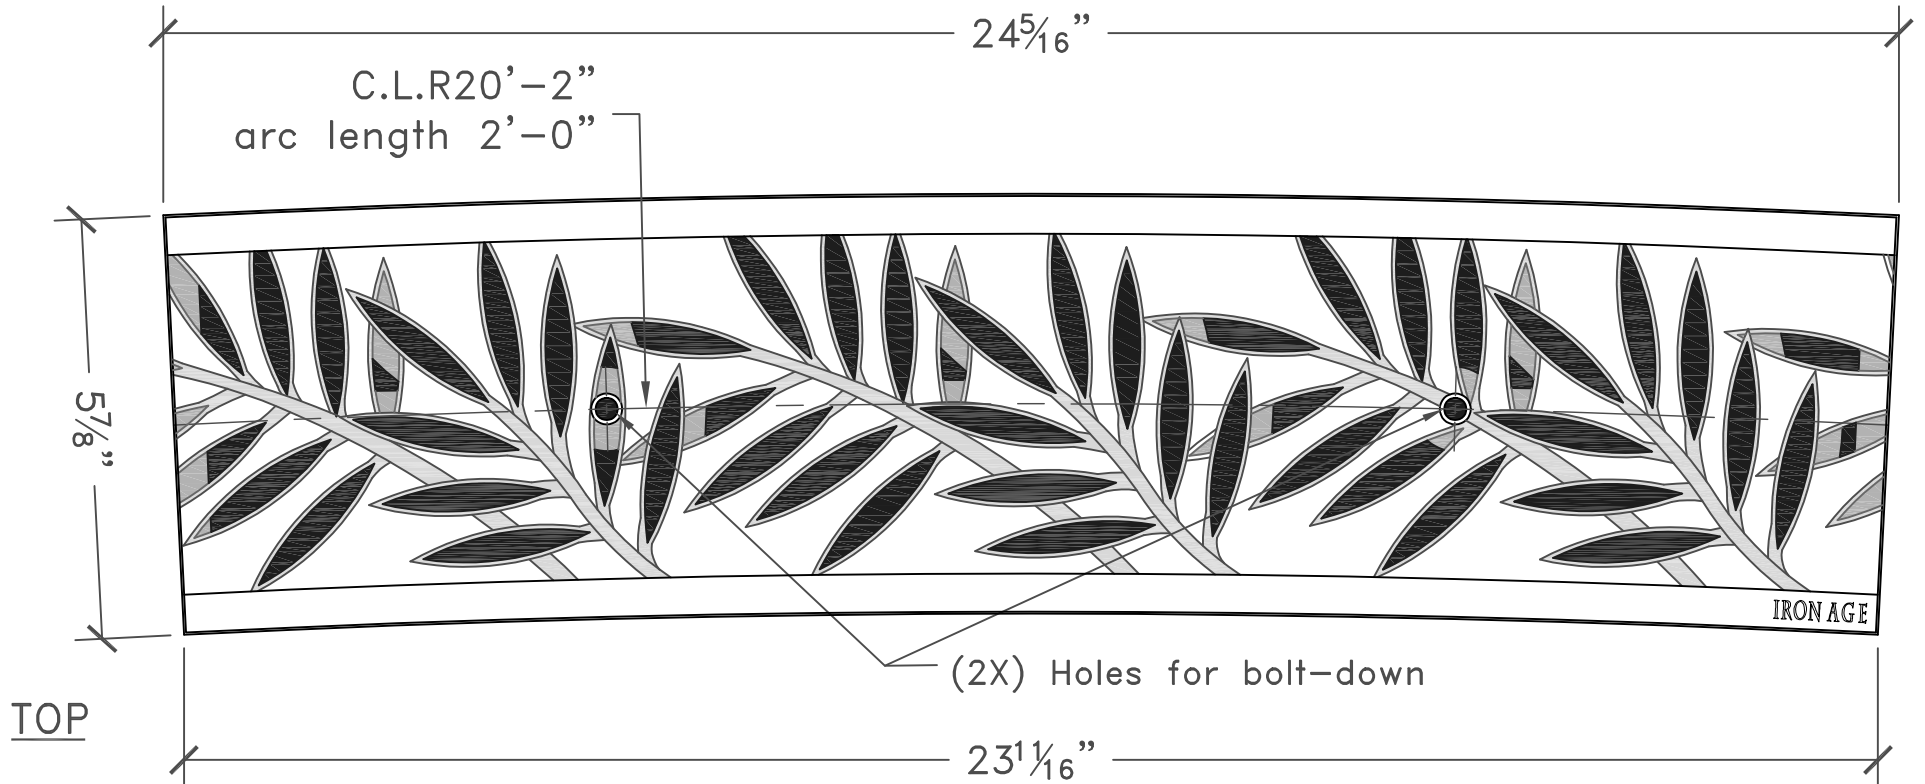

3 GRATES ARRAYED

IRON AGE
DESIGNS

2104 SW 152nd St. #4 TEL 206.276.0925
Burien, WA 98166 FAX 206.257.0318
www.ironagegrates.com

Locust 6" Trench Grate
20'-2" C.L.R.

drawing no. LOC.C.06x20'2"clr

drawn by: CD
scale: NTS
date: 10/17/08

NOTES:

1. Material: cast iron
2. Natural finish
3. Total thickness: 3/4"
4. Fits frame
5. No openings greater than 1/2"
6. Free Drain Area = 15%
7. Due to casting inconsistencies all dimensions are nominal.