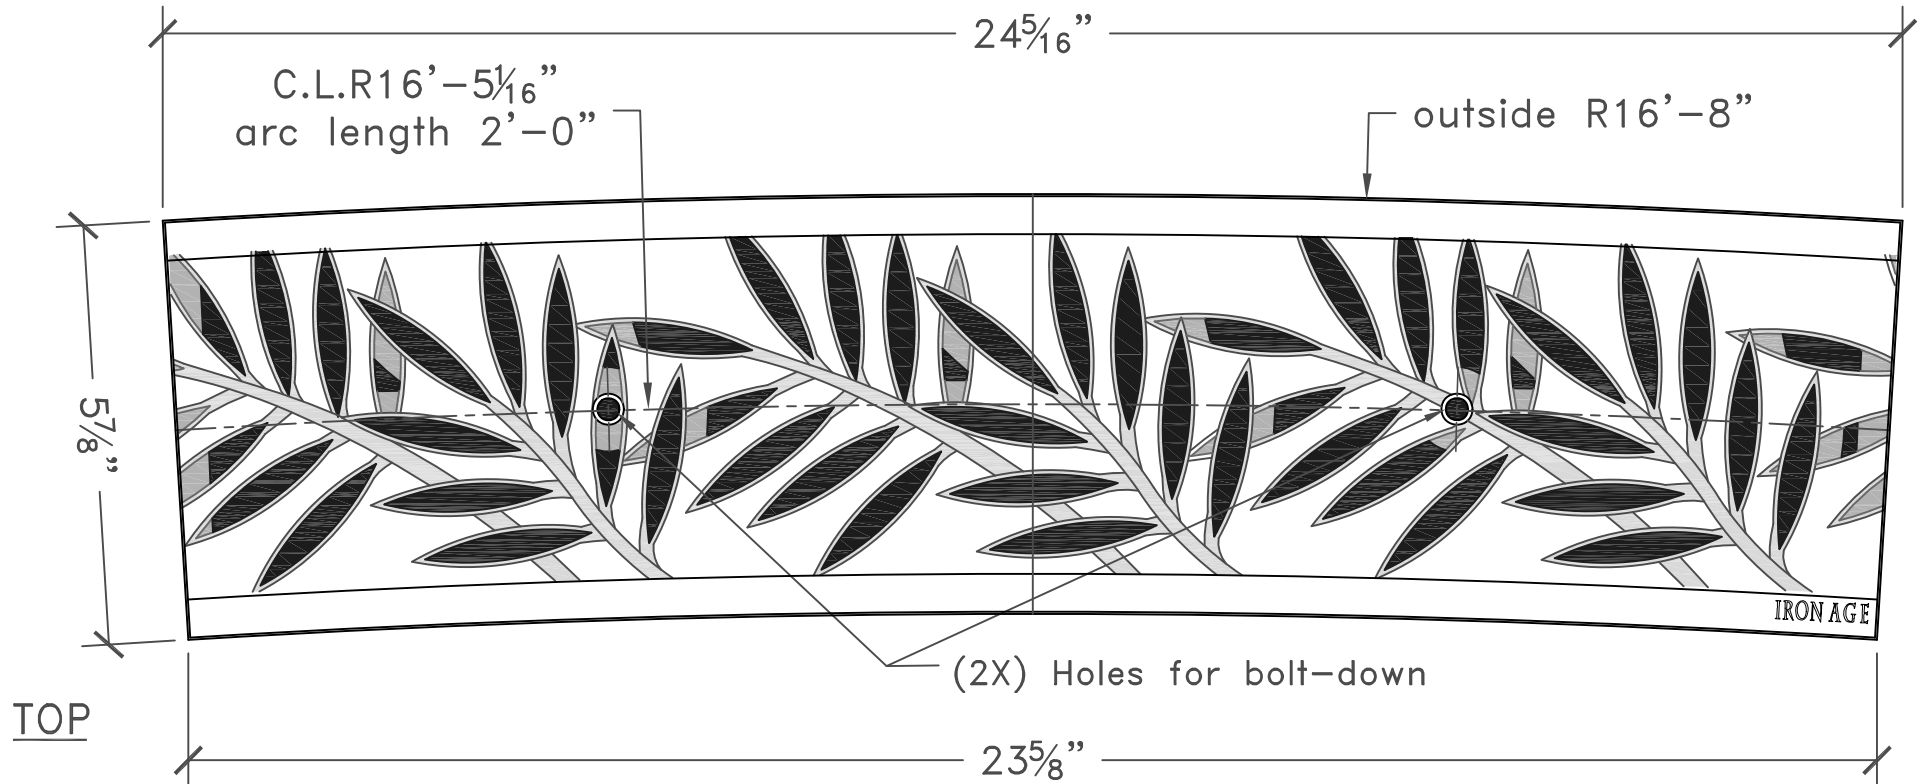

3 GRATES ARRAYED

IRON AGE
DESIGNS

2104 SW 152nd St. #4 TEL 206.276.0925
Burien, WA 98166 FAX 206.257.0318
www.ironagegrates.com

Locust 6" Trench Grate
16'-5" C.L.R.

drawing no. LOC.C.06x16'8"clr

drawn by: CD
scale: NTS
date: 10/19/08

NOTES:

1. Material: cast iron
2. Natural finish
3. Total thickness: 3/4"
4. Fits frame
5. No openings greater than 1/2"
6. Free Drain Area = 15%
7. Due to casting inconsistencies all dimensions are nominal.