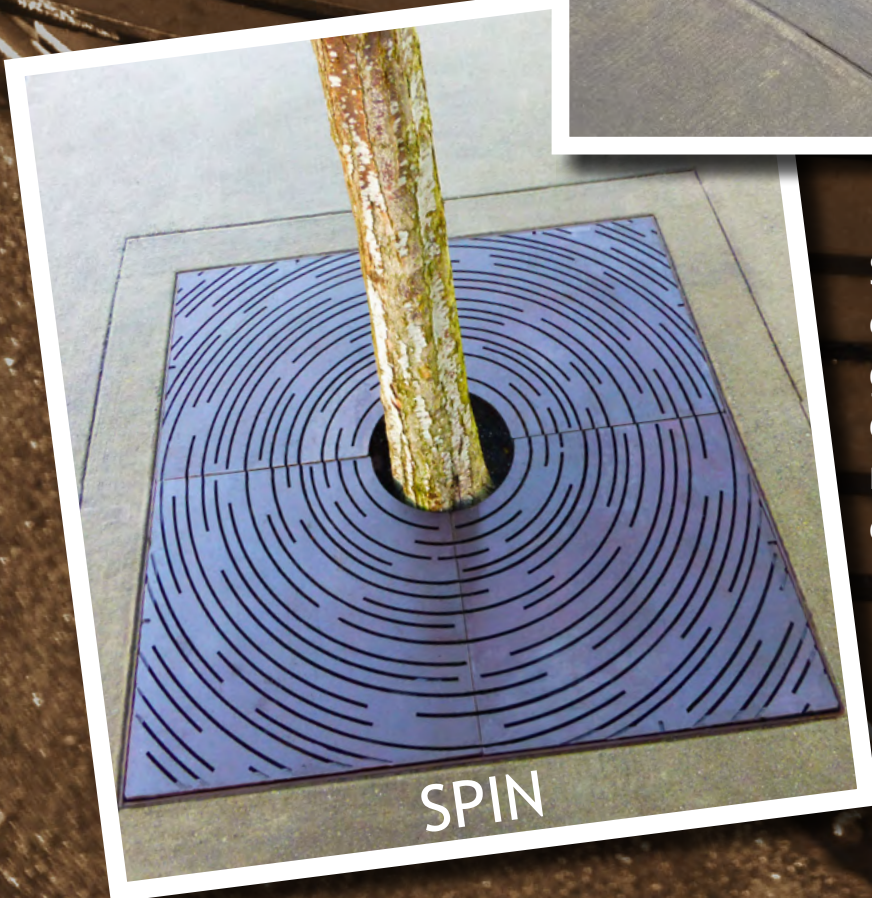

# INTRODUCING THE RAIN AND SPIN TREE GRATES

The clean lines of our new Rain tree grate offer a sophisticated look and heel proof design, with  $\frac{1}{4}$  max openings. Multiple sizes available. *Also offered as a trench grate.*

RAIN

SPIN

Staggered rows of concentric circles in our new Spin tree grate create a minimal, modern design with a subtle sense of movement —ideal for today's contemporary outdoor spaces. *With  $\frac{1}{4}$  heel proof openings.*